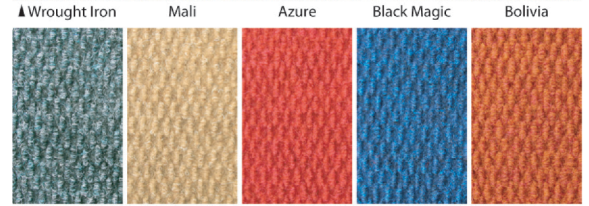

## Berber Style Polypropylene Matting

Mardi Gras mats are the economical alternative to powerloc. The berber or rib pattern is so easy to clean, it does not require laundry services. Mardi Gras can be used for moderate traffic areas inside or out.

- Indoor/outdoor mat
- 100% polypropylene
- Berber or Rib Style
- Unique bright colors are great for runners

\* Up to 4' width only