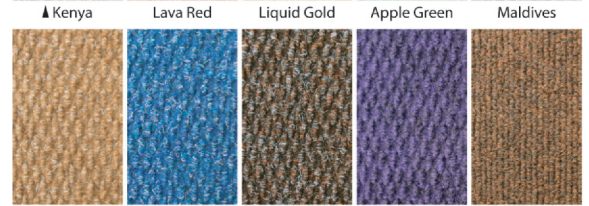

## Berber Style Polypropylene Matting

Mardi Gras mats are the economical alternative to powerloc. The berber or rib pattern is so easy to clean, it does not require laundry services. Mardi Gras can be used for moderate traffic areas inside or out.

- Indoor/outdoor mat
- 100% polypropylene
- Berber or Rib Style
- Unique bright colors are great for runners

\* Up to 4' width only