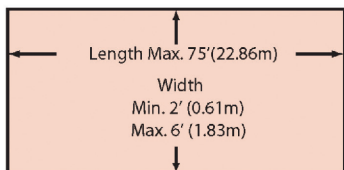

Custom Sizes