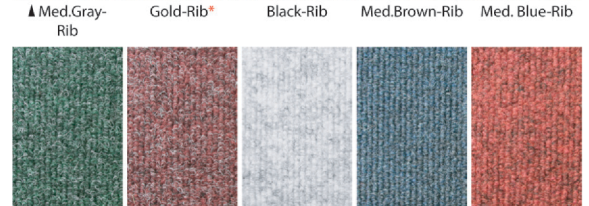

## Berber Style Polypropylene Matting

Mardi Gras mats are the economical alternative to powerloc. The berber or rib pattern is so easy to clean, it does not require laundry services. Mardi Gras can be used for moderate traffic areas inside or out.

- Indoor/outdoor mat
- 100% polypropylene
- Berber or Rib Style
- Unique bright colors are great for runners

\* Up to 4' width only