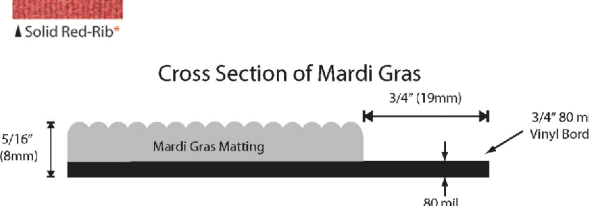

## Berber Style Polypropylene Matting

Mardi Gras mats are the economical alternative to powerloc. The berber or rib pattern is so easy to clean, it does not require laundry services. Mardi Gras can be used for moderate traffic areas inside or out.

- Indoor/outdoor mat
- 100% polypropylene
- Berber or Rib Style
- Unique bright colors are great for runners

\* Up to 4' width only

### Product Specifications

Graphic Method:	Inlaid
Fiber Weight:	24 ounces per square yard
Total Weight:	85 ounces per square yard
Construction:	Needlepunch
Backing:	80 mil Vinyl
Edging:	• 3/4" Vinyl Border • Low Profile Vinyl Edging
Thickness:	5/16" (8 mm)- Berber 1/4" (7 mm)- Rib
Face Fiber:	100% Solution Dyed UV-Stable Polypropylene Fiber
Testing:	Passes- DOCFI-70 Pill Test
Durability:	7 ●●●●●○○○
Warranty:	1 year
Order Time:	3-4 weeks after signed art proof

### Standard Sizes

18" x 24"	3' x 10'	6' x 6'
2' x 3'	3' x 12'	6' x 8'
3' x 4'	4' x 6'	6' x 10'
3' x 5'	4' x 8'	6' x 12'
3' x 6'	4' x 10'	6' x 20'
3' x 8'	4' x 12'	