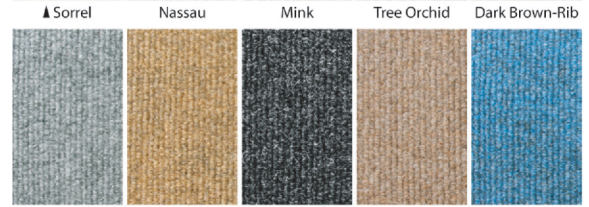

## Berber Style Polypropylene Matting

Mardi Gras mats are the economical alternative to powerloc. The berber or rib pattern is so easy to clean, it does not require laundry services. Mardi Gras can be used for moderate traffic areas inside or out.

- Indoor/outdoor mat
- 100% polypropylene
- Berber or Rib Style
- Unique bright colors are great for runners

\* Up to 4' width only