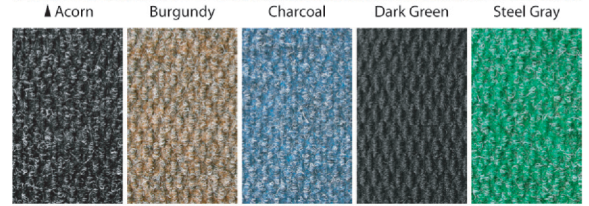

## Berber Style Polypropylene Matting

Mardi Gras mats are the economical alternative to powerloc. The berber or rib pattern is so easy to clean, it does not require laundry services. Mardi Gras can be used for moderate traffic areas inside or out.

- Indoor/outdoor mat
- 100% polypropylene
- Berber or Rib Style
- Unique bright colors are great for runners

\* Up to 4' width only