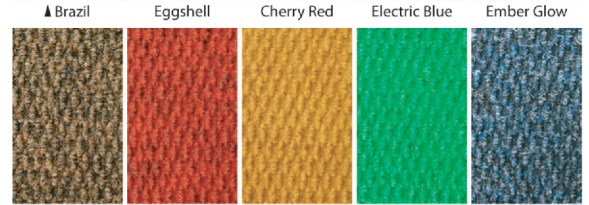

## Berber Style Polypropylene Matting

Mardi Gras mats are the economical alternative to powerloc. The berber or rib pattern is so easy to clean, it does not require laundry services. Mardi Gras can be used for moderate traffic areas inside or out.

- Indoor/outdoor mat
- 100% polypropylene
- Berber or Rib Style
- Unique bright colors are great for runners

\* Up to 4' width only

### Product Specifications

Graphic Method:	Inlaid
Fiber Weight:	24 ounces per square yard
Total Weight:	85 ounces per square yard
Construction:	Needlepunch
Backing:	80 mil Vinyl
Edging:	• 3/4" Vinyl Border • Low Profile Vinyl Edging
Thickness:	5/16" (8 mm)- Berber 1/4" (7 mm)- Rib
Face Fiber:	100% Solution Dyed UV-Stable Polypropylene Fiber
Testing:	Passes- DOCFI-70 Pill Test
Durability:	7 ●●●●●○○○
Warranty:	1 year
Order Time:	3-4 weeks after signed art proof