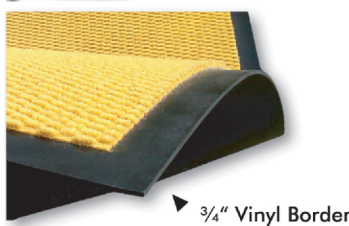

## Berber Style Polypropylene Matting

Mardi Gras mats are the economical alternative to powerloc. The berber or rib pattern is so easy to clean, it does not require laundry services. Mardi Gras can be used for moderate traffic areas inside or out.

- Indoor/outdoor mat
- 100% polypropylene
- Berber or Rib Style
- Unique bright colors are great for runners

\* Up to 4' width only

### Product Specifications

Graphic Method:	Inlaid
Fiber Weight:	24 ounces per square yard
Total Weight:	85 ounces per square yard
Construction:	Needlepunch
Backing:	80 mil Vinyl
Edging:	• 3/4" Vinyl Border • Low Profile Vinyl Edging
Thickness:	5/16" (8 mm)- Berber 1/4" (7 mm)- Rib
Face Fiber:	100% Solution Dyed UV-Stable Polypropylene Fiber
Testing:	Passes- DOCFI-70 Pill Test
Durability:	7 ●●●●●○○○
Warranty:	1 year
Order Time:	3-4 weeks after signed art proof